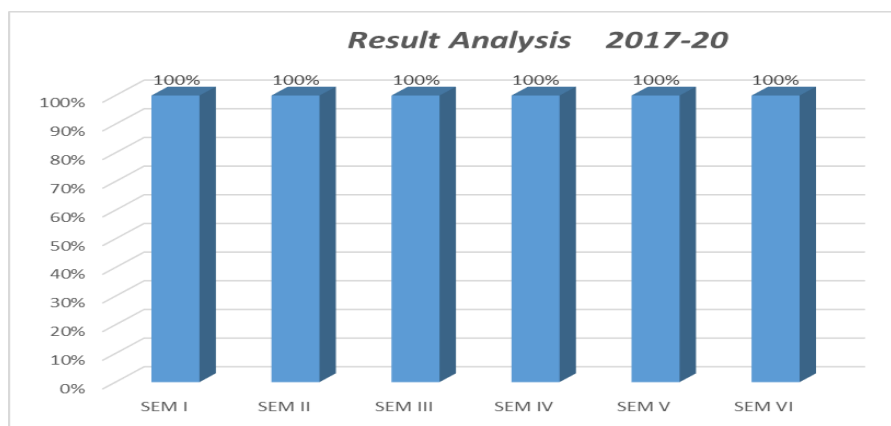

## RESULT ANALYSIS

After publication of results by university, Department will do result analysis immediately and it will plan for the remedial classes for the failed student.

Group	Sem	No.of Appeared	No.of Passed	Pass percentage
<b>B.Sc M.P.C</b>	I	15	15	100%
	II	15	15	100%
	III	14	14	100%
	IV	14	14	100%
	V	13	13	100%
	VI	13	13	100%
<b>B.Sc M.P.CS</b>	Sem	No.of Appeared	No.of Passed	Pass percentage
	I	16	16	100%
	II	16	16	100%
	III	16	16	100%
	IV	16	16	100%
	V	16	16	100%
	VI	15	15	100%

## Result Analysis 2018-21

	Sem	No.of Appeared	No.of Passed	Pass percentage
<b>B.Sc M.P.C</b>	I	21	21	100
	II	21	21	100%
	III	21	21	100%
	IV	21	21	100%
	V	20	20	100%
	VI	20	20	100%

	Sem	No.of Appeared	No.of Passed	Pass percentage
<b>B.Sc M.P.CS</b>	I	23	23	100%
	II	23	23	100%
	III	22	22	100%
	IV	22	22	100%
	V	22	22	100%
	VI	22	22	100%