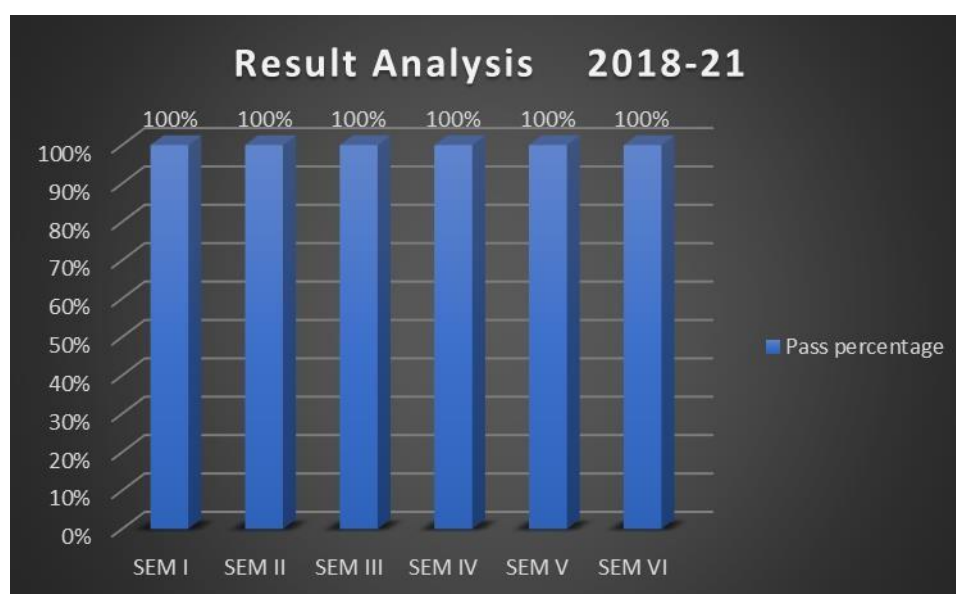

## RESULT ANALYSIS

After publication of results by university, Department will do result analysis immediately and it will plan for the remedial classes for the failed student.

Group	Sem	No.of Appeared	No.of Passed	Pass percentage
<b>B.Sc M.P.C</b>	I	15	15	100%
	II	15	15	100%
	III	14	14	100%
	IV	14	14	100%
	V	13	13	100%
	VI	13	13	100%
<b>B.Sc M.P.CS</b>	Sem	No.of Appeared	No.of Passed	Pass percentage
	I	16	16	100%
	II	16	16	100%
	III	16	16	100%
	IV	16	16	100%
	V	16	16	100%
	VI	15	15	100%

## Result Analysis 2018-21

	Sem	No.of Appeared	No.of Passed	Pass percentage
<b>B.Sc M.P.C</b>	I	21	21	100
	II	21	21	100%
	III	21	21	100%
	IV	21	21	100%
	V	20	20	100%
	VI	20	20	100%

	Sem	No.of Appeared	No.of Passed	Pass percentage
<b>B.Sc M.P.CS</b>	I	23	23	100%
	II	23	23	100%
	III	22	22	100%
	IV	22	22	100%
	V	22	22	100%
	VI	22	22	100%