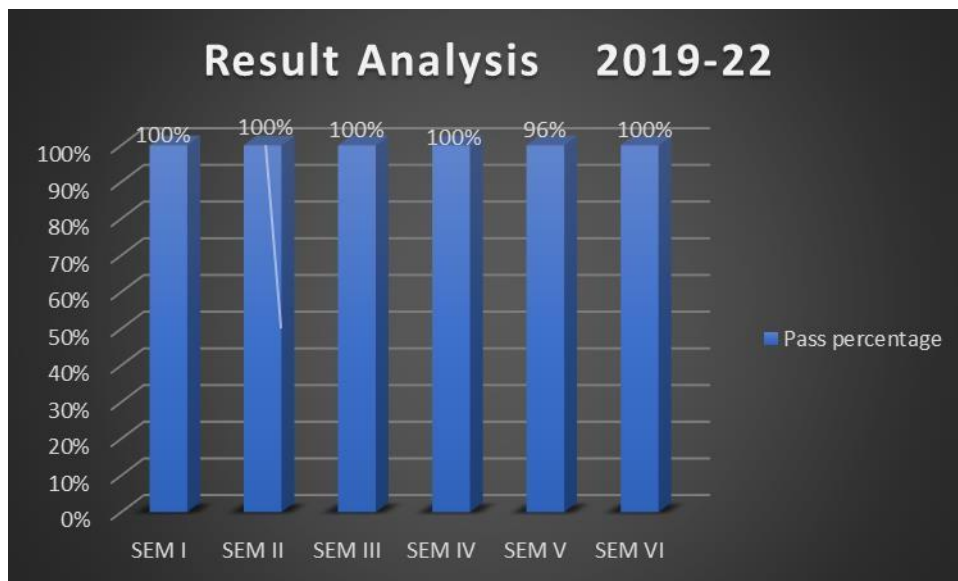

Result Analysis 2019-22				
	Sem	No.of Appeared	No.of Passed	Pass percentage
B.Sc M.P.CS	I	36	36	100%
	II	31	31	100%
	III	30	30	100%
	IV	28	28	100%
	V	28	27	96%
	VI	28	28	100%