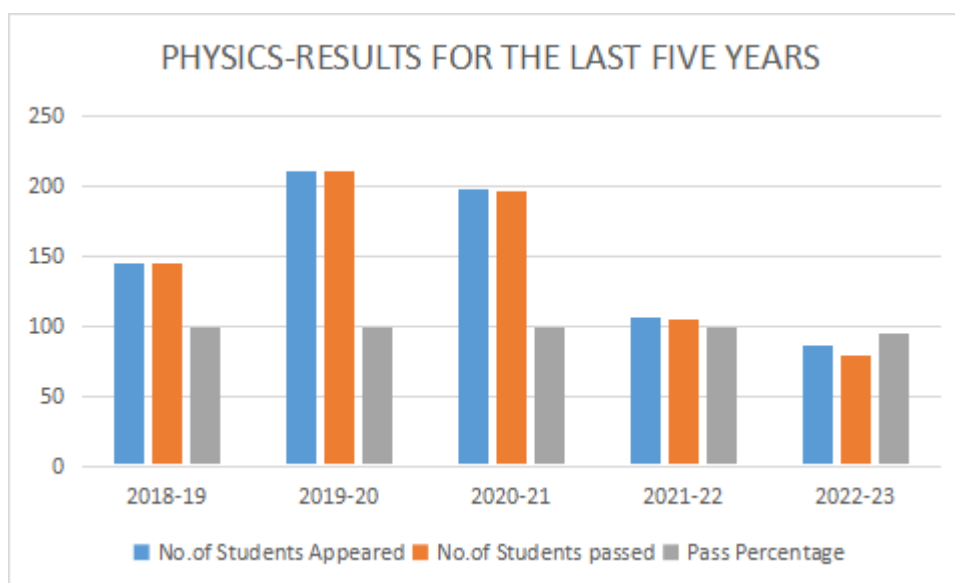

Result Analysis for the last five years

Academic Year	No.of Students Appeared	No.of Students passed	Pass Percentage
2018-19	146	146	100
2019-20	211	211	100
2020-21	198	197	99.5
2021-22	106	105	99
2022-23	87	79	95

pire Acquire Inspi