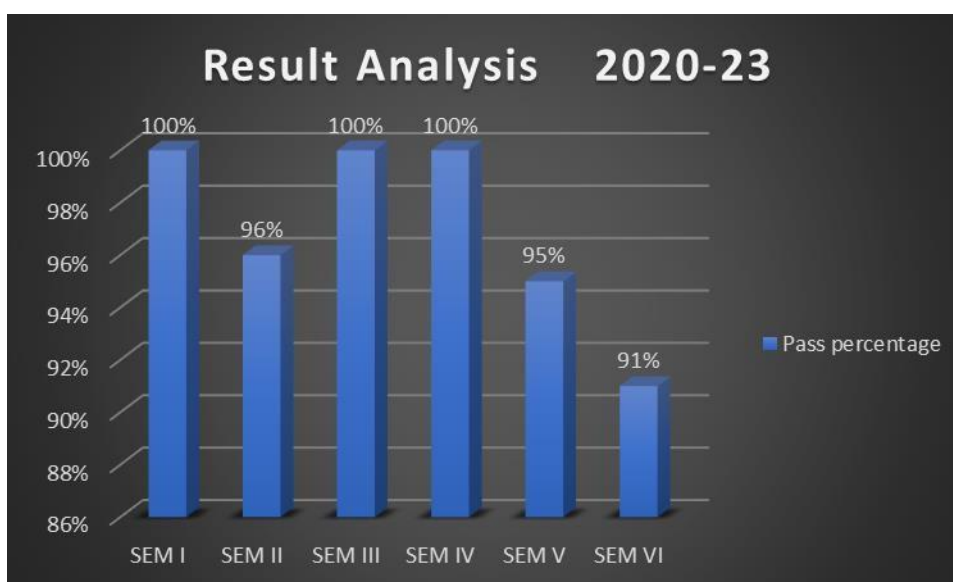

Result Analysis 2020-23

	Sem	No.of Appeared	No.of Passed	Pass percentage
B.Sc M.P.CS	I	28	28	100%
	II	28	27	96%
	III	26	26	100%
	IV	24	24	100%
	V	20	19	95%
	VI	23	21	91%